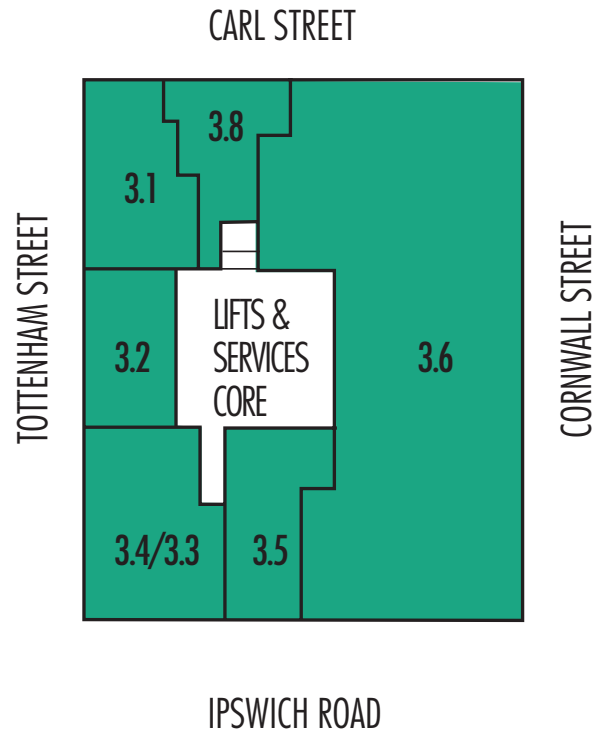

OFFICE SUITES

LEVEL 2

LEVEL 3

HEALTH & FITNESS

Movement Fitness Centre 2.0

OFFICE SUITES

Centre Management	CM
Chronic Kidney Disease Program	2.1
Extend Rehabilitation	3.2
FITEC	3.5
Queensland Amputee Limb Service	3.8
Queensland Health	3.6
Queensland Health Private Practice	3.1
Redlands Bayside Disability	3.3 / 3.4