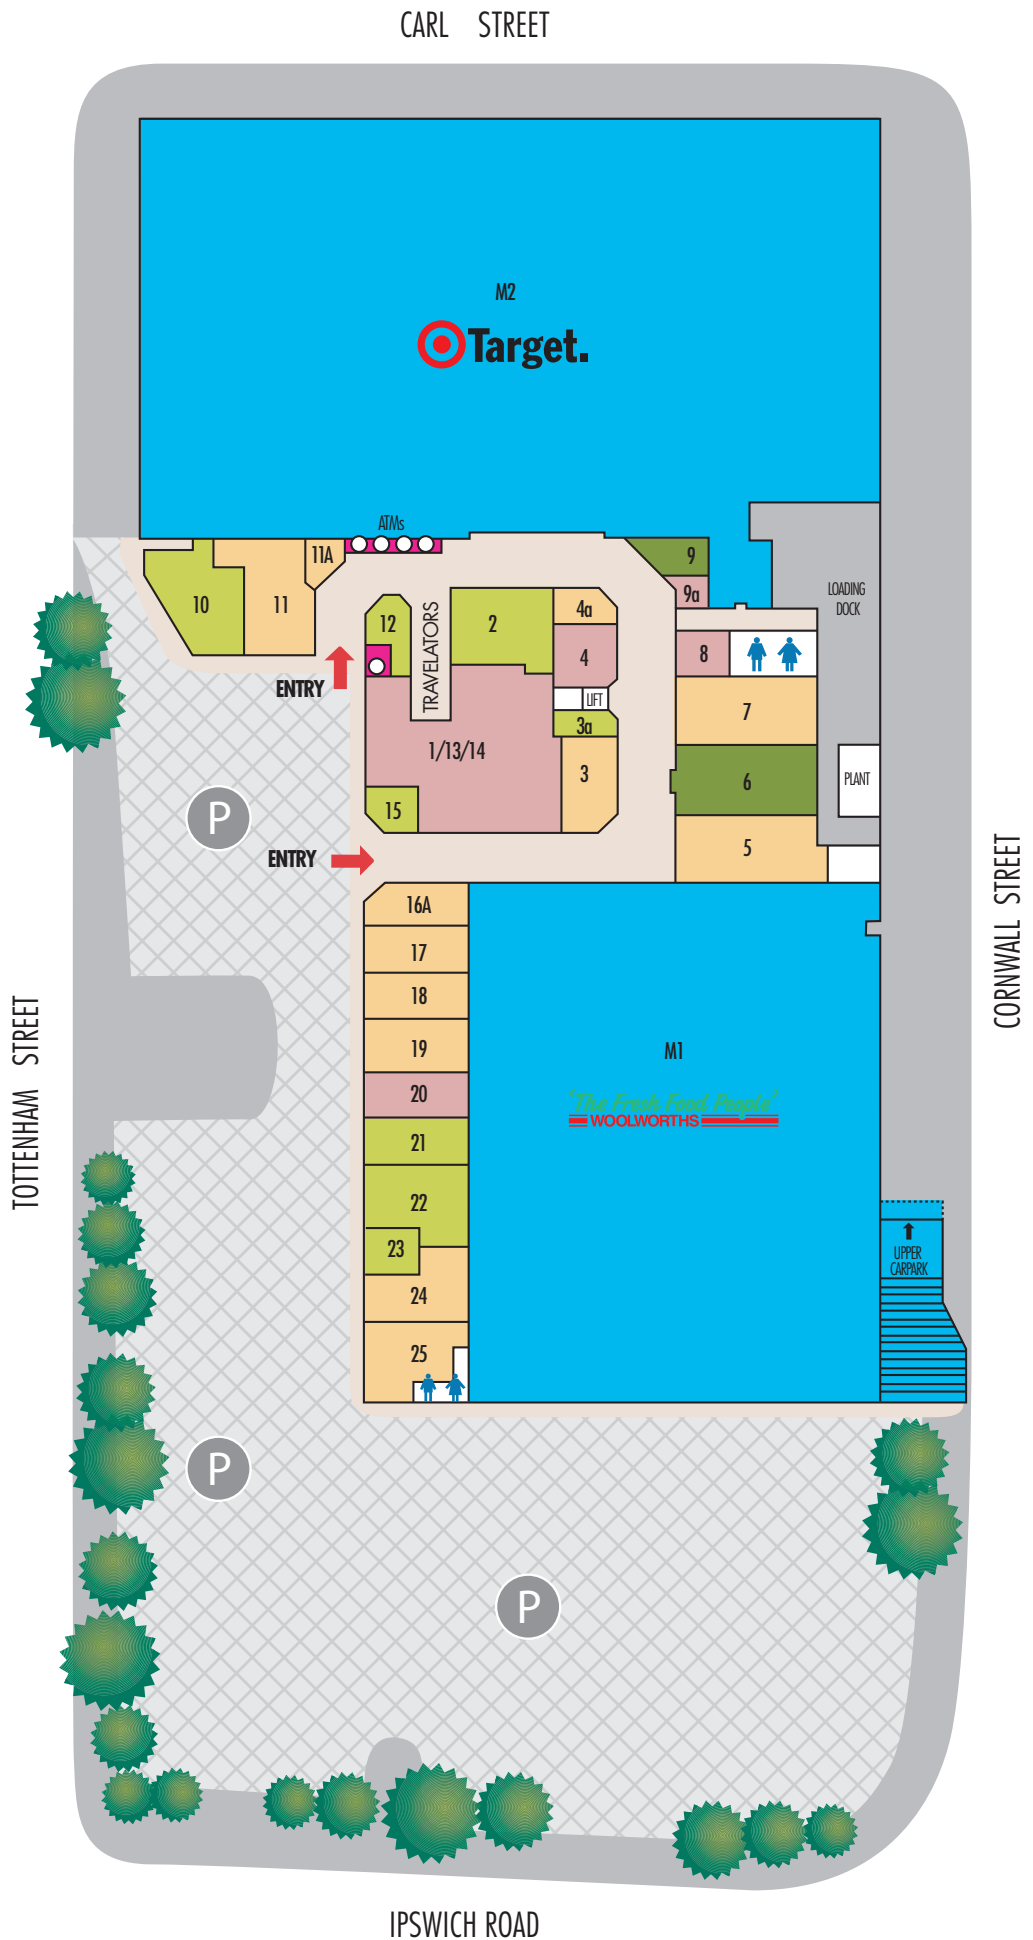

Centro BURANDA

MAJORS

Target	M2
Woolworths	M1

FRESH FOOD & EATERIES

Afiyett Kebab	3
Baker's Delight	19
Buranda Fresh	5
Luv - A - Coffee	11
Michel's Patisserie	16
Nando's	25
Palm Vista Cafe	7
Pizza Capers	17
Red Rock Noodle Bar	18
Subway	24
Sushi1	11a

HAIR & BEAUTY

Bossy Hair	20
Terry White Chemists	1/13/14
Total Bliss Health & Beauty	8
Ivy Nails	9a
Wow Excellence in Hair	4

DISCOUNT STORES

Bargain Mania	6
Free Choice Stores	9

SERVICES & GENERAL

Buds of Buranda	15
Buranda Cellars	22
Choice Leather Bags	12
Crystal Optical	21
Flight Centre	23
Prince Jewellers	4a
Target News	2
The Book Station	3a

FINANCIAL SERVICES

Commonwealth Bank ATM	ATM2
Credit Union Australia	ATM4
NAB ATM	ATM5
Suncorp Metway	ATM1
Westpac	ATM3

MEDICAL & HEALTH SERVICES

Chronic Kidney Disease Program	201
Extend Rehabilitation	302
FITEC	305
Movement Fitness Centre	200
Queensland Amputee Limb Service	308
Queensland Health	306
Queensland Health Private Practice	301
Redlands Bayside Disability	303/304